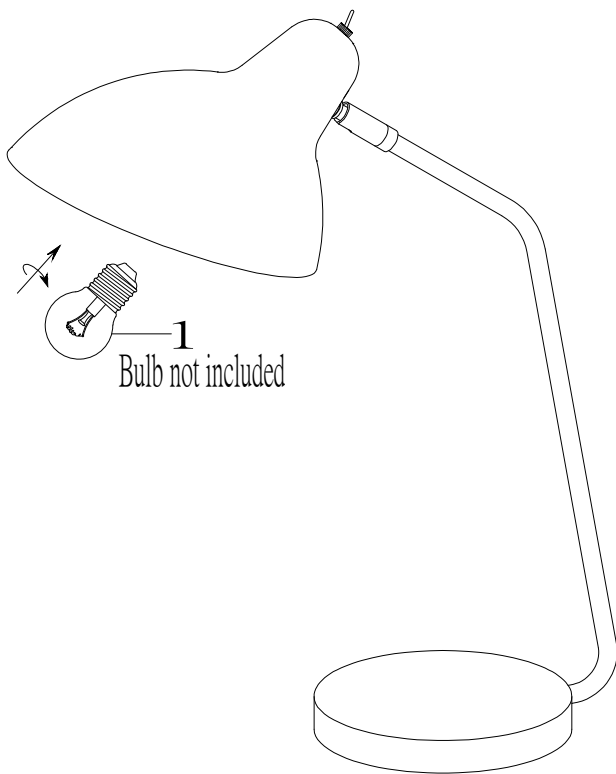

DEMAND

Designed By Henrik Pedersen

E27 Max. 25W

This luminaire is compatible with bulbs of the energy classes A++ to E

①

②

Important

If the external flexible cable of this luminaire is damaged, it shall be exclusively replaced by the manufacturer or his service agent or a similar qualified person in order to avoid a hazard.